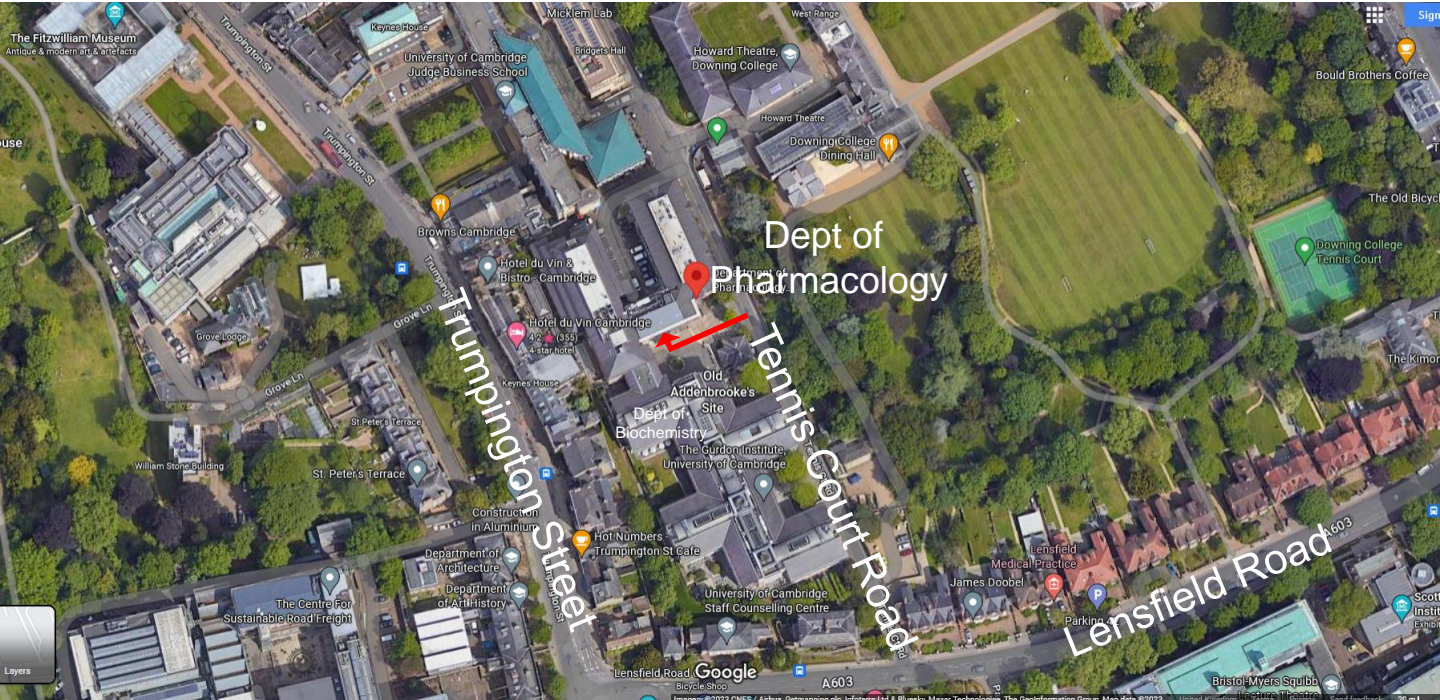

Department of Pharmacology,  
Tennis Court Road, Cambridge, CB2 1PD  
[www.phar.cam.ac.uk](http://www.phar.cam.ac.uk) 01223 334176

Train station

Pharmacology  
Reception