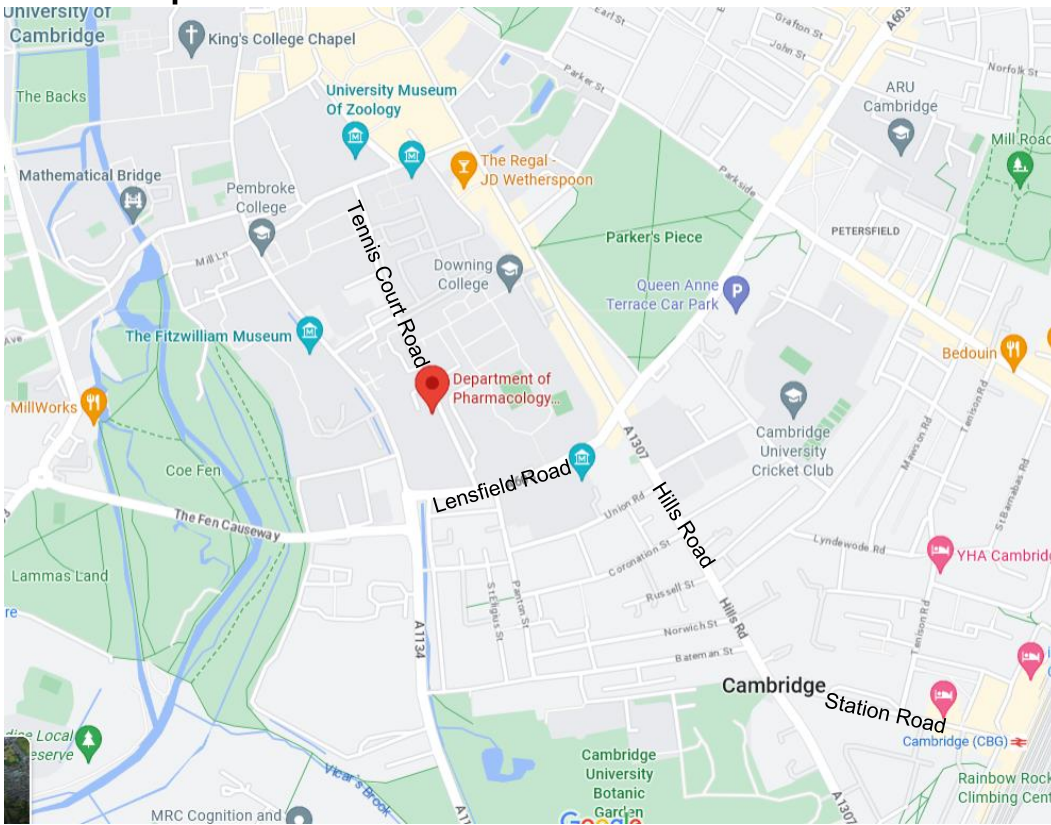

Department of Pharmacology,  
Tennis Court Road, Cambridge, CB2 1PD  
[www.phar.cam.ac.uk](http://www.phar.cam.ac.uk) 01223 334176

Train station

Pharmacology  
Reception